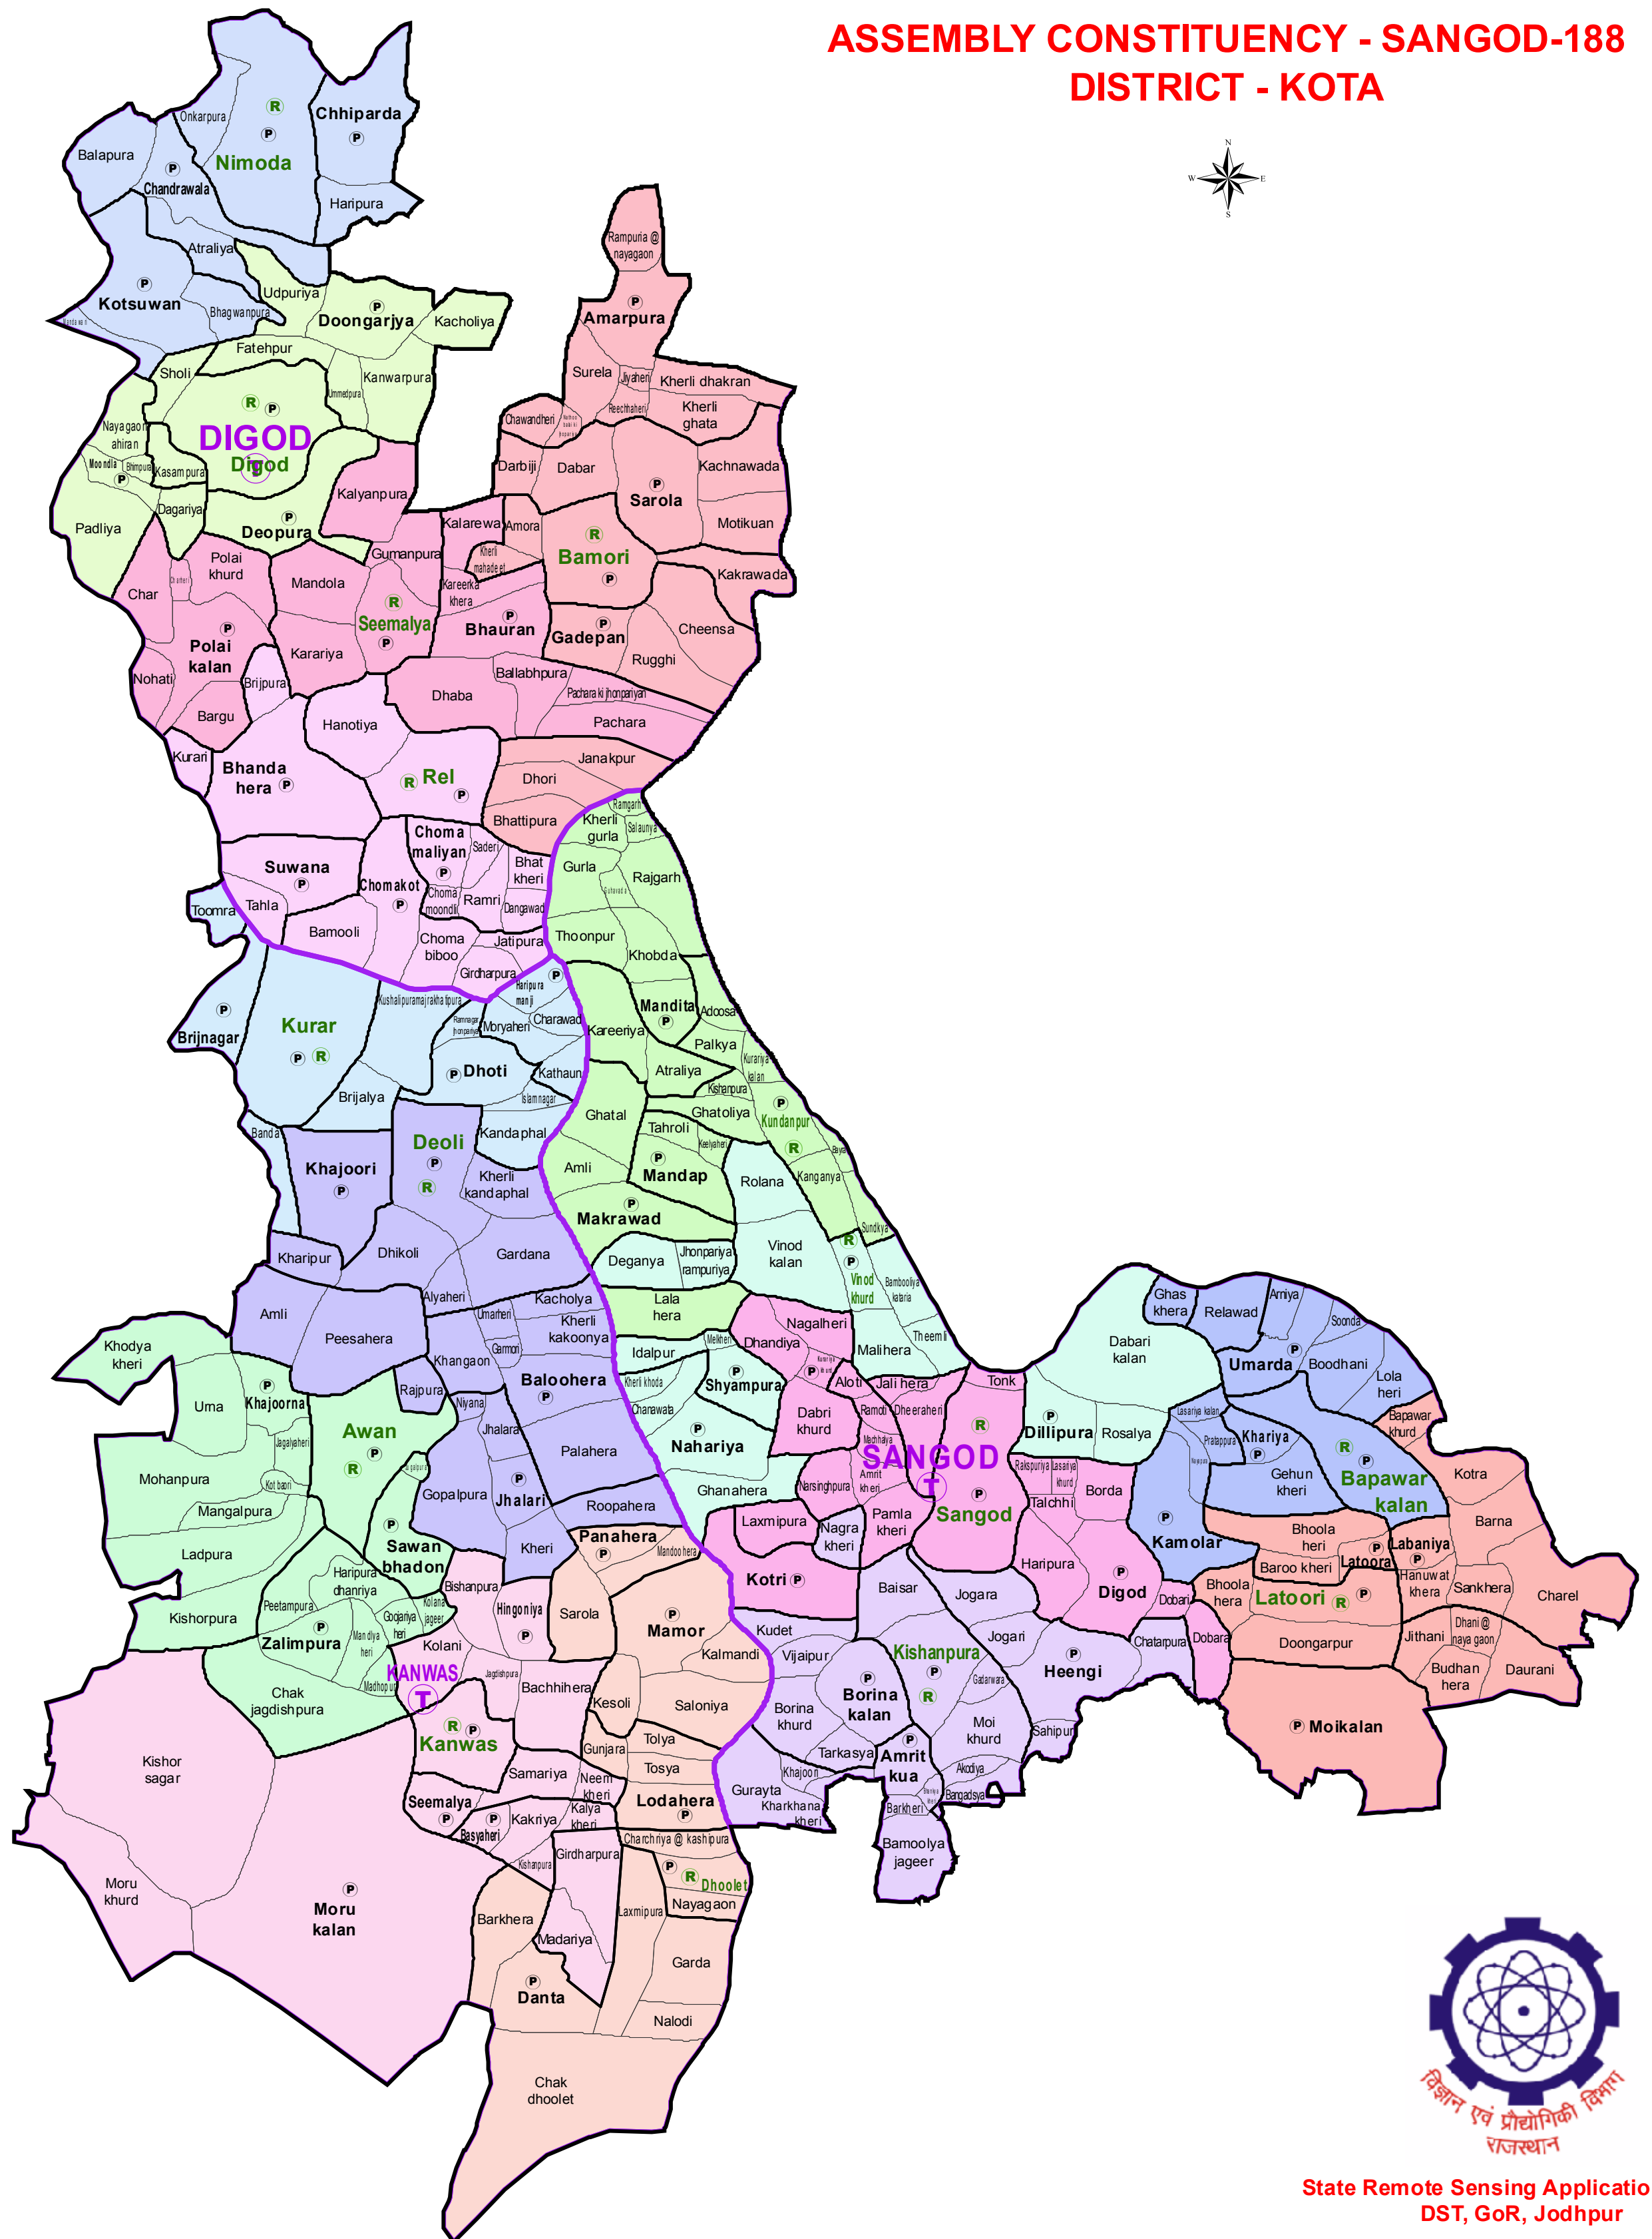

ASSEMBLY CONSTITUENCY - SANGOD-188 DISTRICT - KOTA

Legend

- T Tehsil Headquarter
- R ILR Headquarter
- P Patwar Circle Headquarter
- Tehsil Name Tehsil Boundary
- ILR Circle Name ILR Circle Boundary
- Patwar Circle Boundary Patwar Circle Boundary
- Village Name Village Boundary

State Remote Sensing Application Centre
DST, GoR, Jodhpur