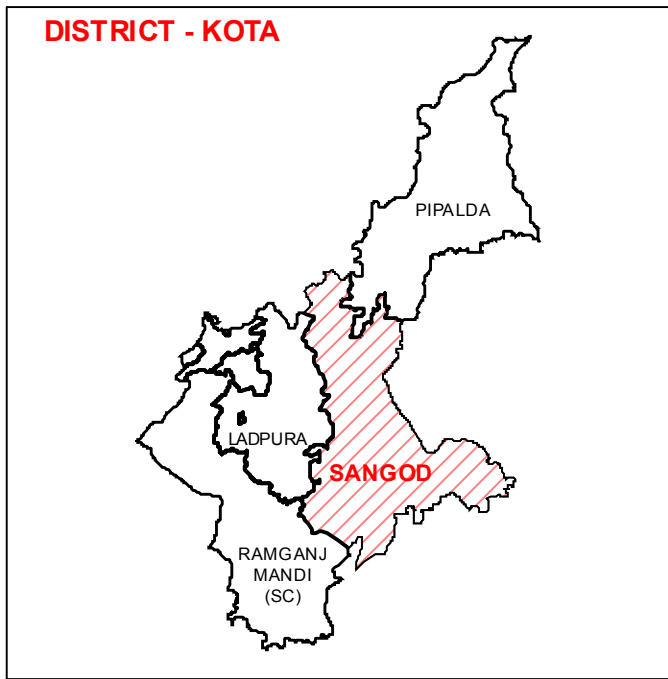

ASSEMBLY CONSTITUENCY - SANGOD-188 DISTRICT - KOTA

Legend

- T Tehsil Headquarter
- R ILR Headquarter
- P Patwar Circle Headquarter
- Tehsil Name Tehsil Boundary
- ILR Circle Name ILR Circle Boundary
- Patwar Circle Boundary Patwar Circle Boundary
- Village Name Village Boundary

State Remote Sensing Application Centre
DST, GoR, Jodhpur